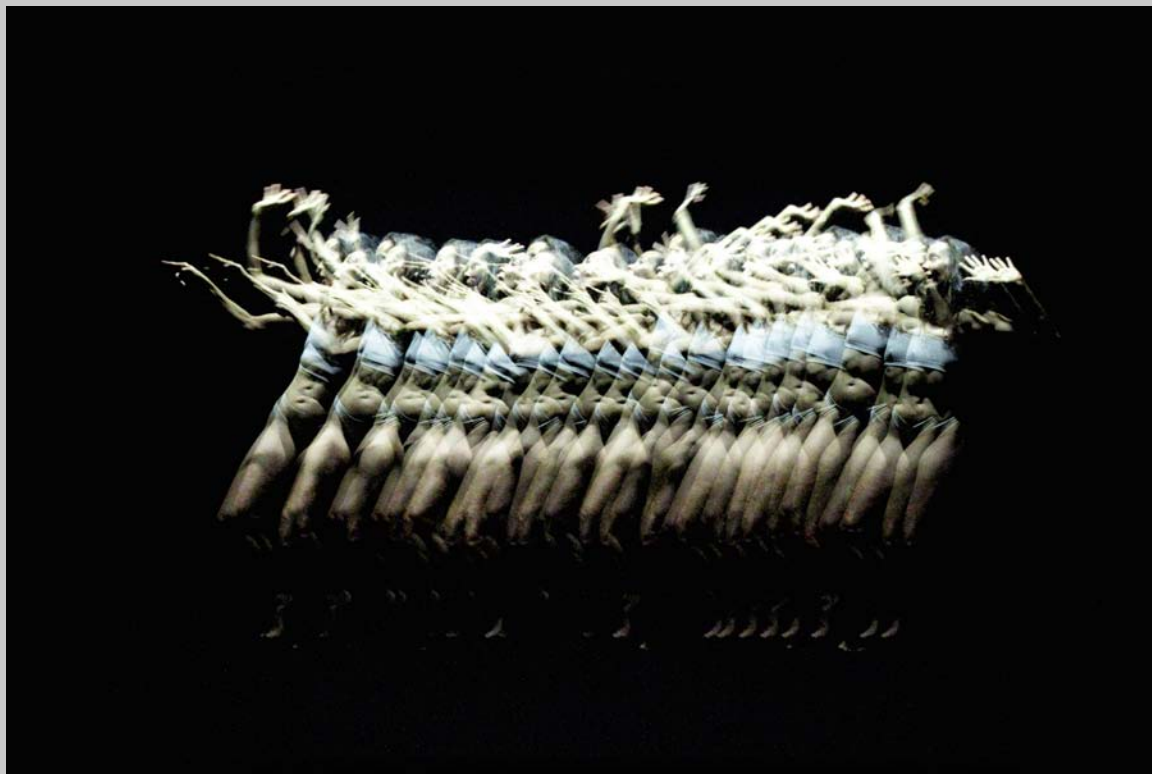

Butoh Katachi Series