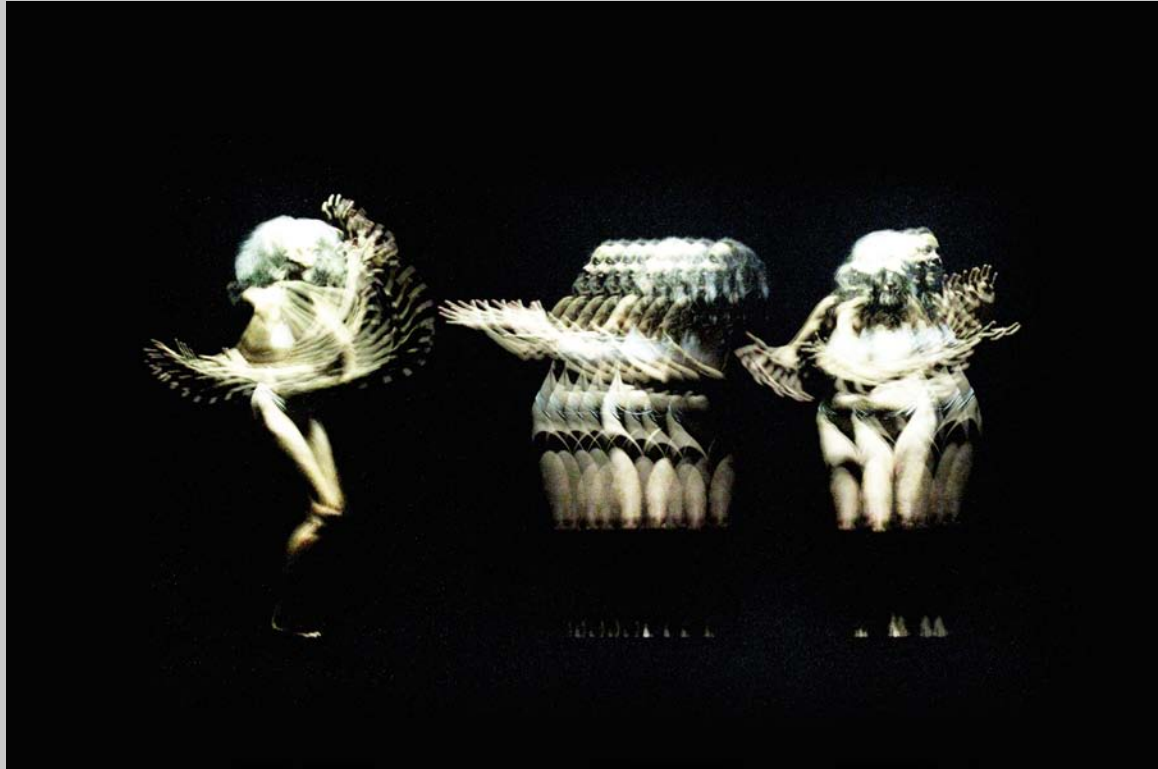

Butoh Katachi Series