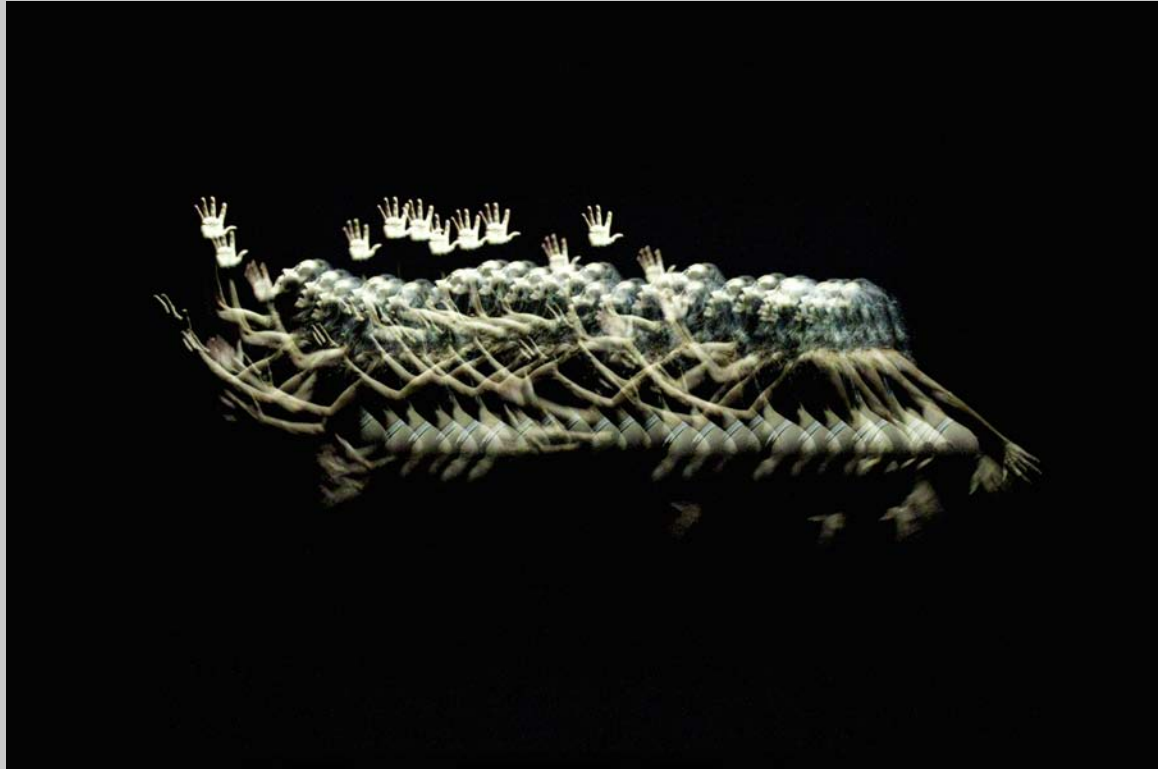

Butoh Katachi Series