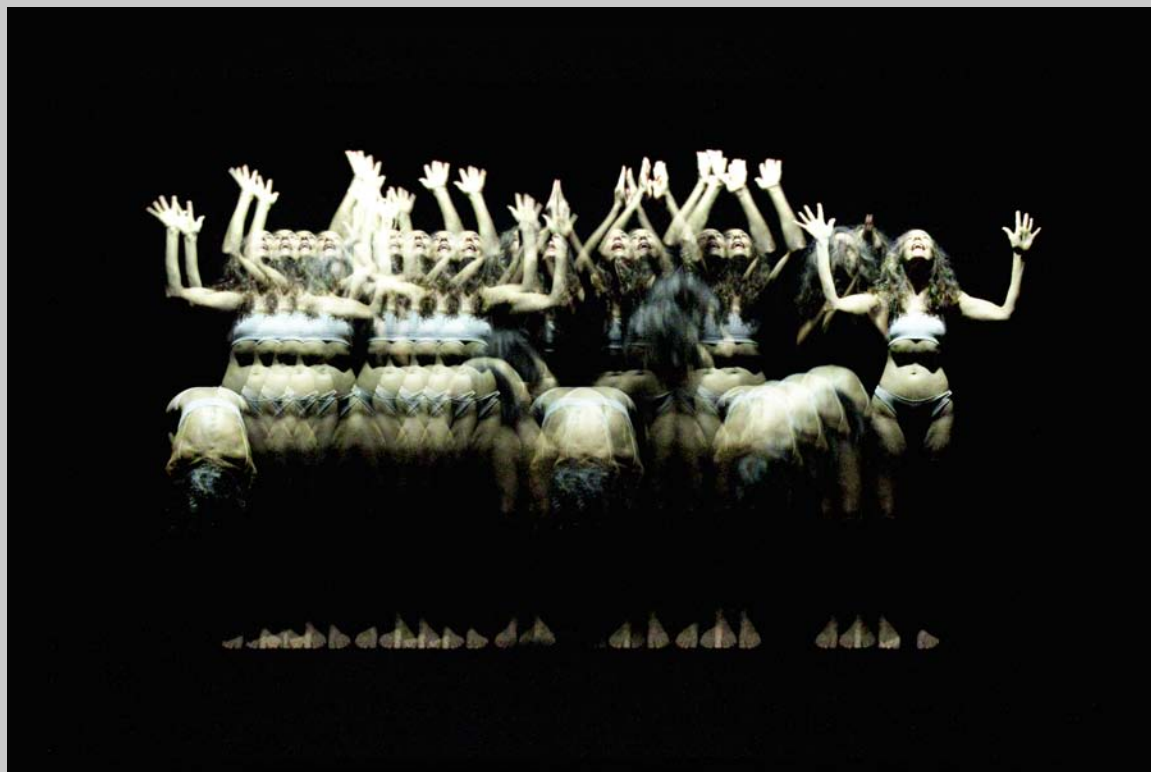

Butoh Katachi Series