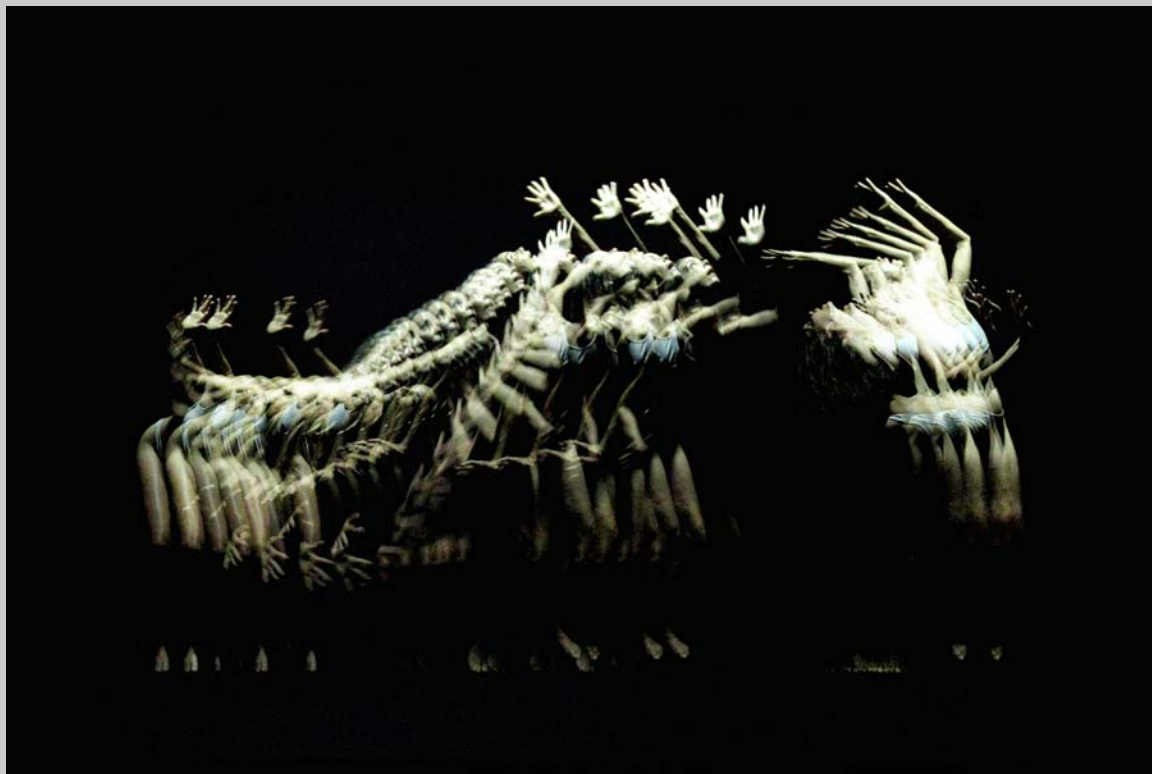

Butoh Katachi Series