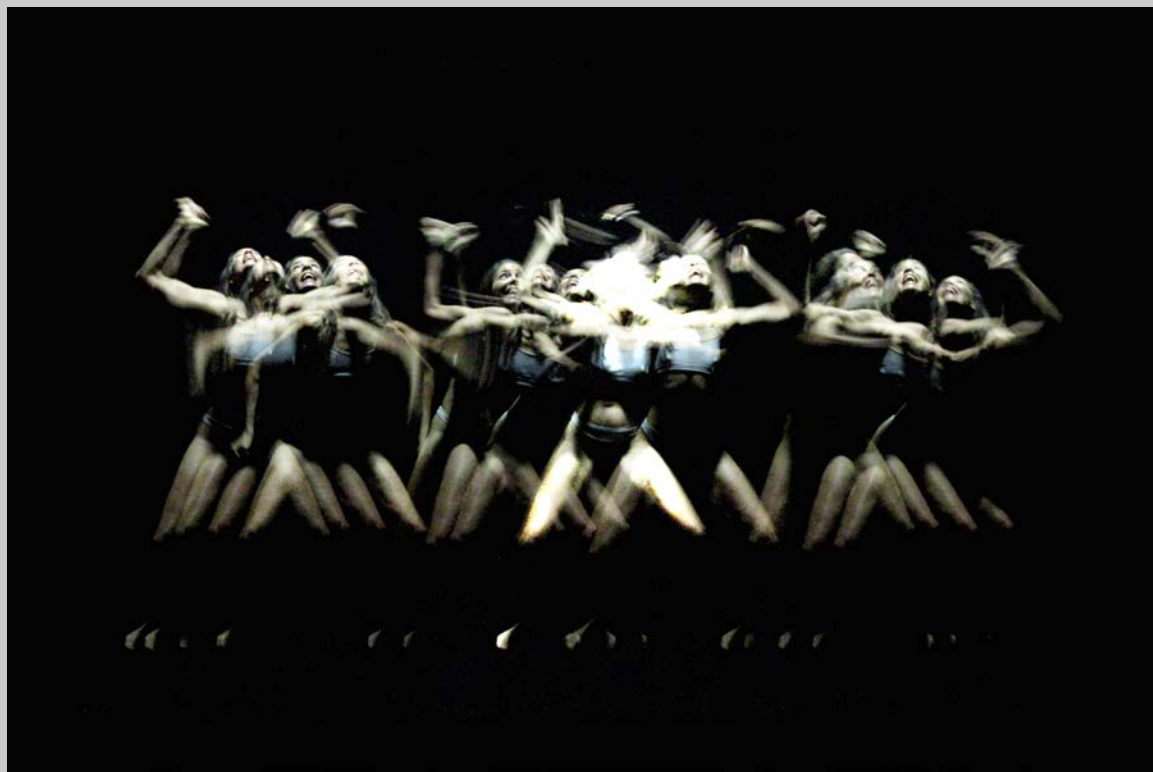

Butoh Katachi Series

Butoh Katachi Series