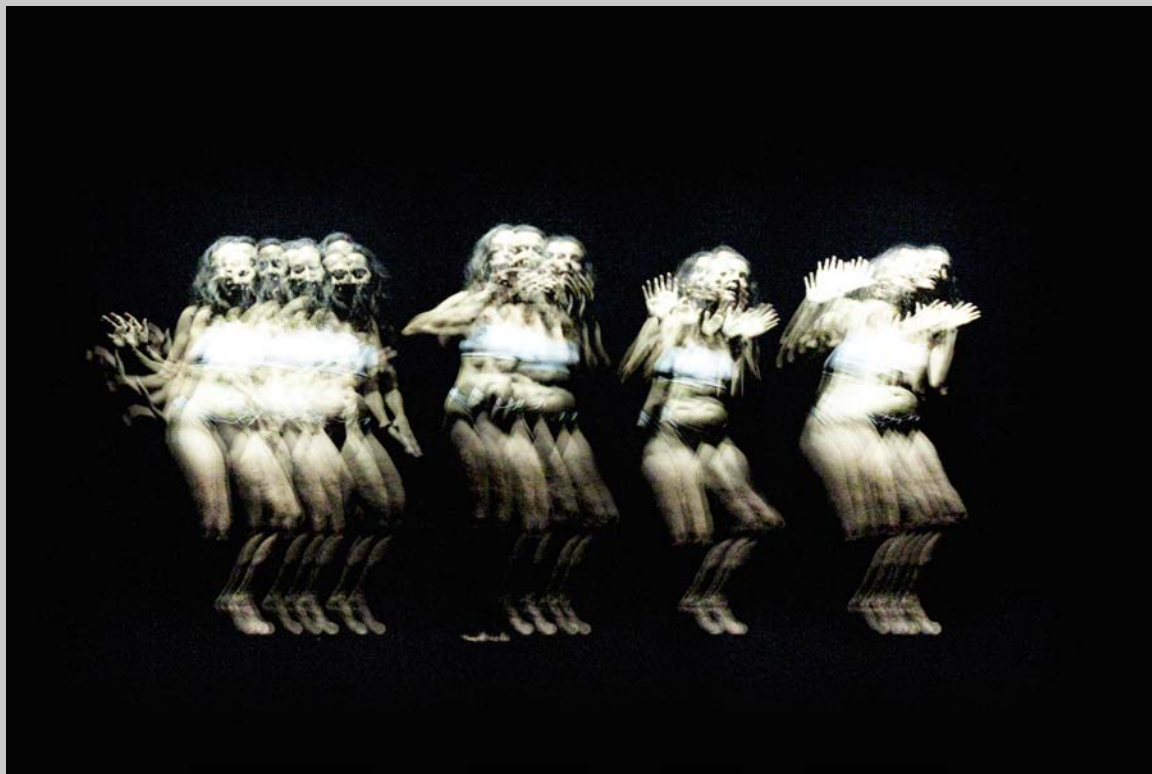

Butoh Katachi Series