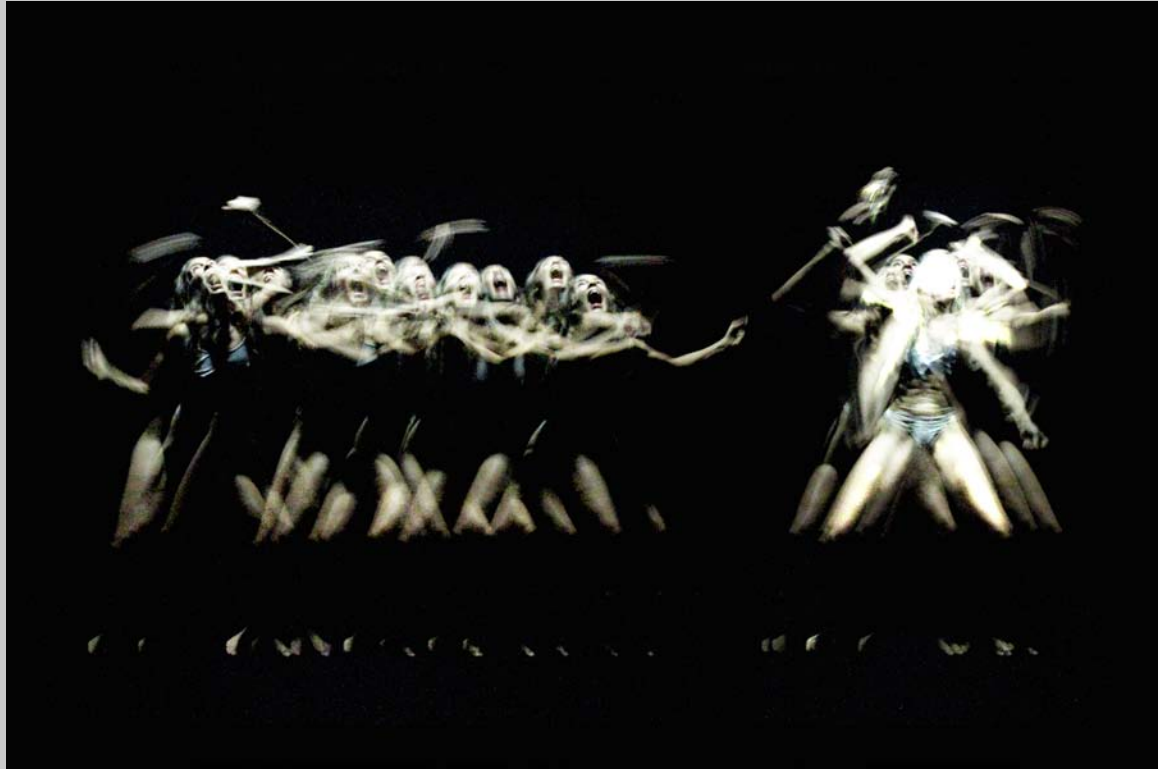

Butoh Katachi Series