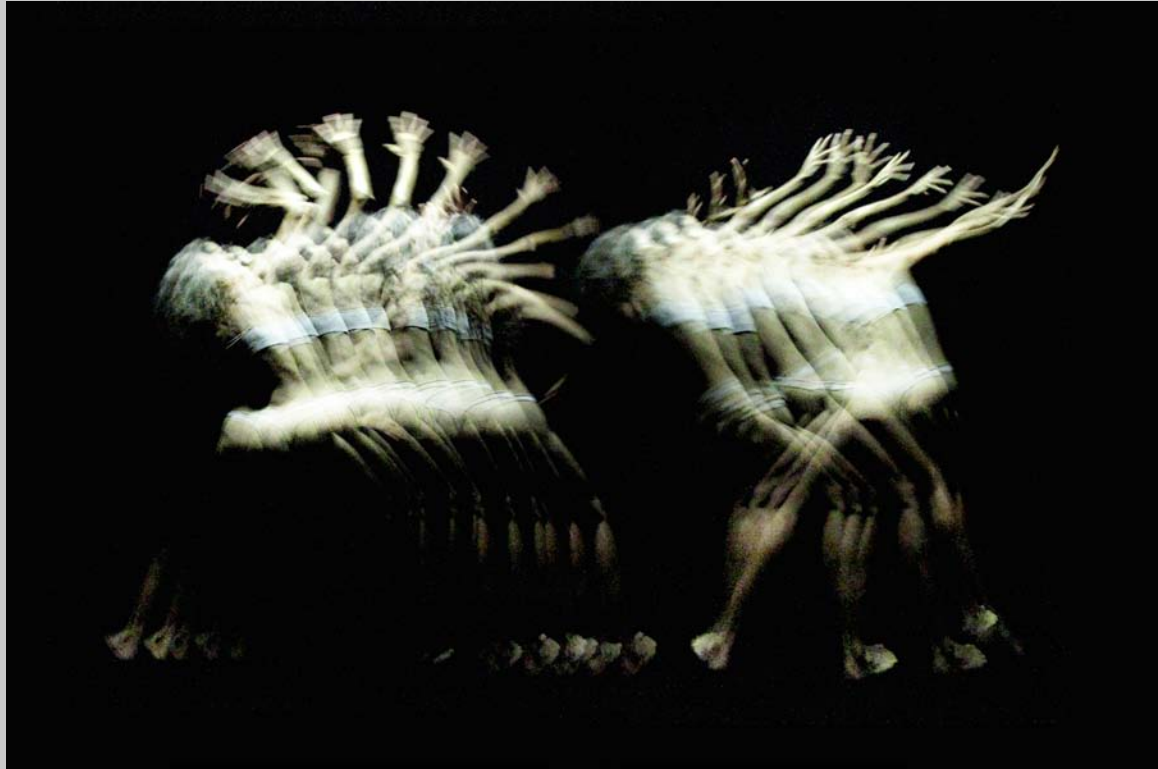

Butoh Katachi Series