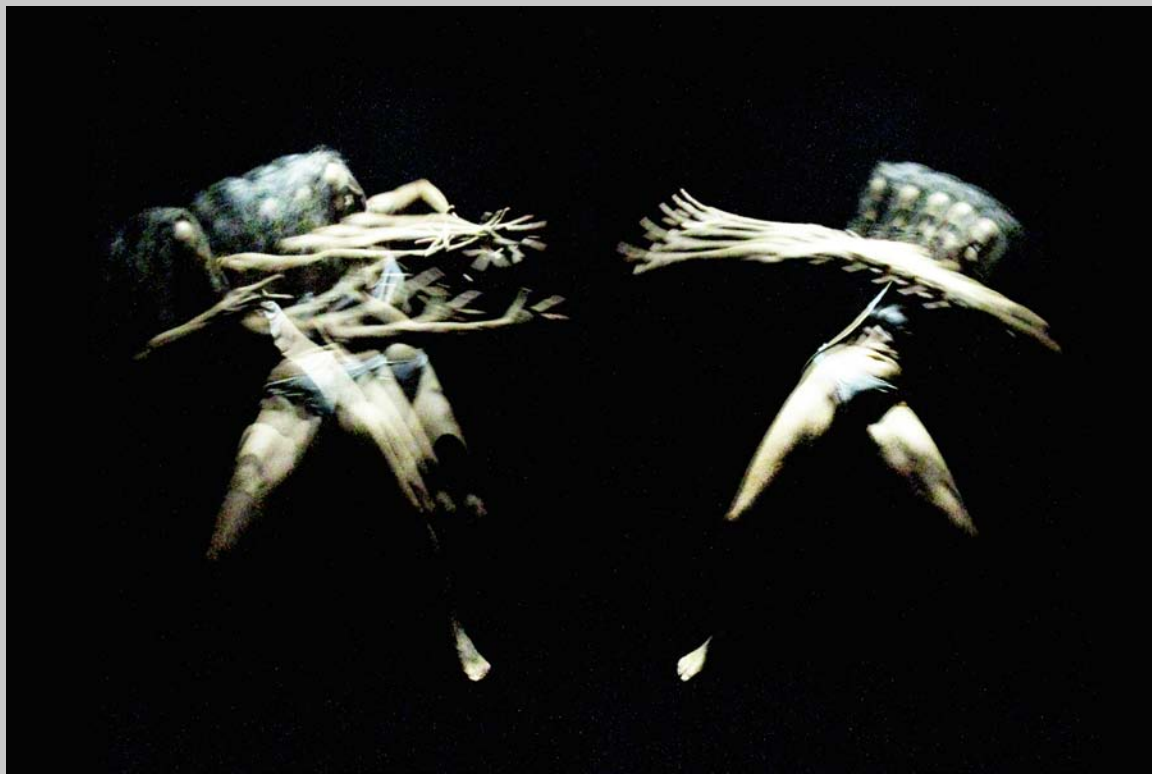

Butoh Katachi Series