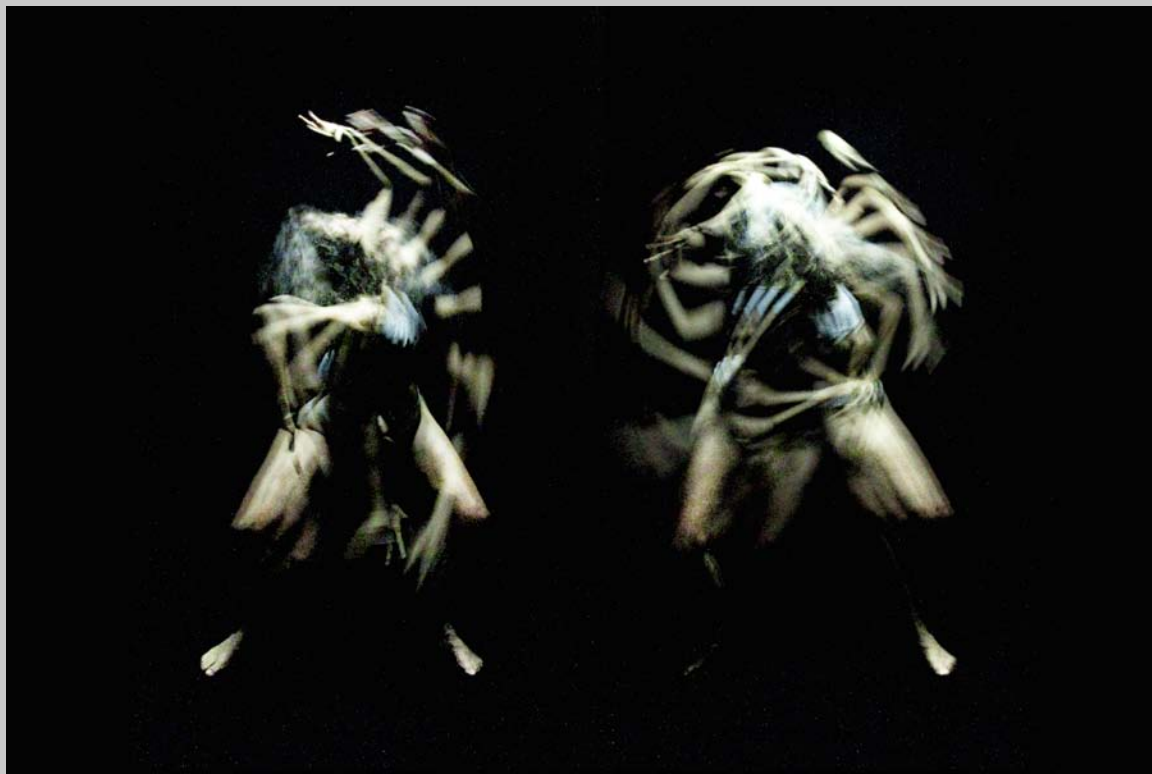

Butoh Katachi Series