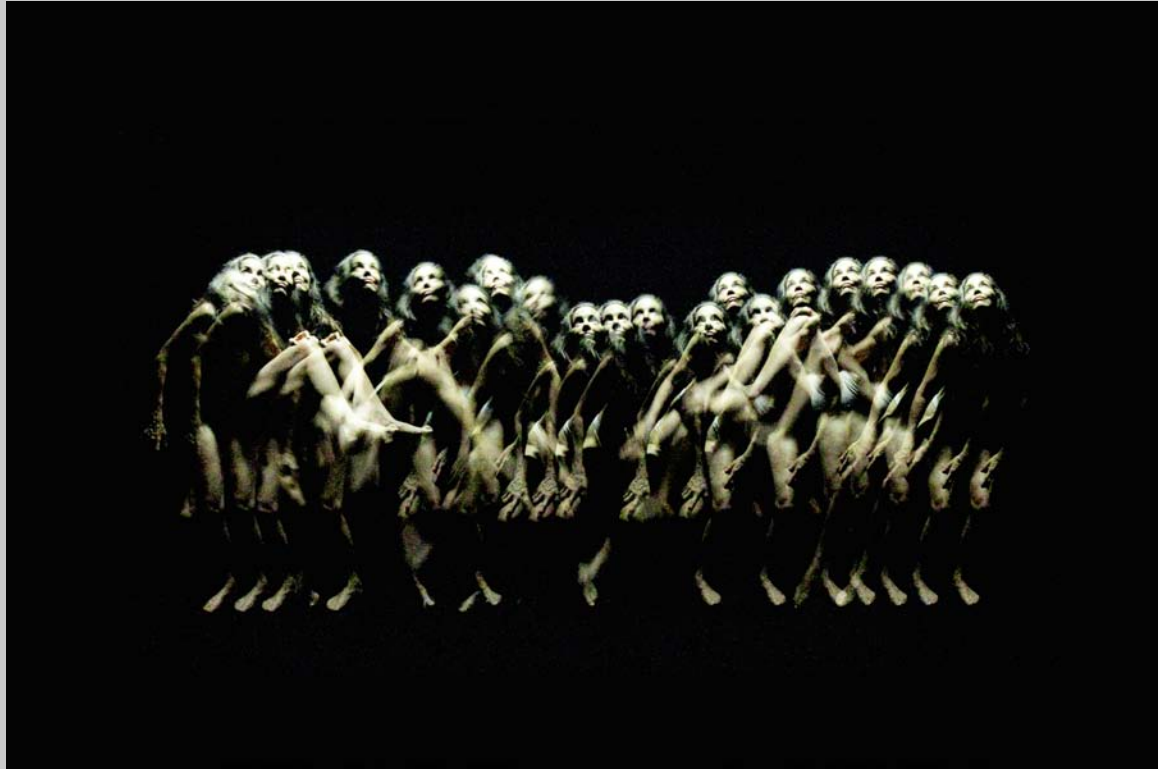

Butoh Katachi Series