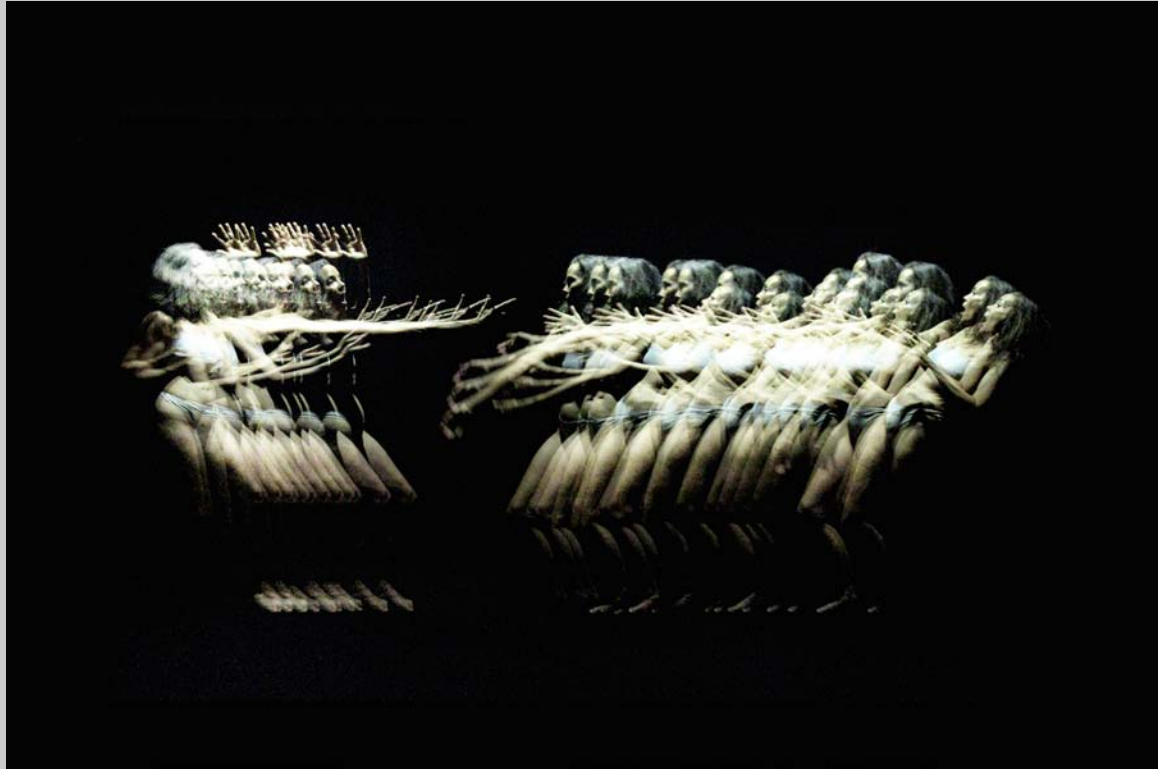

Butoh Katachi Series