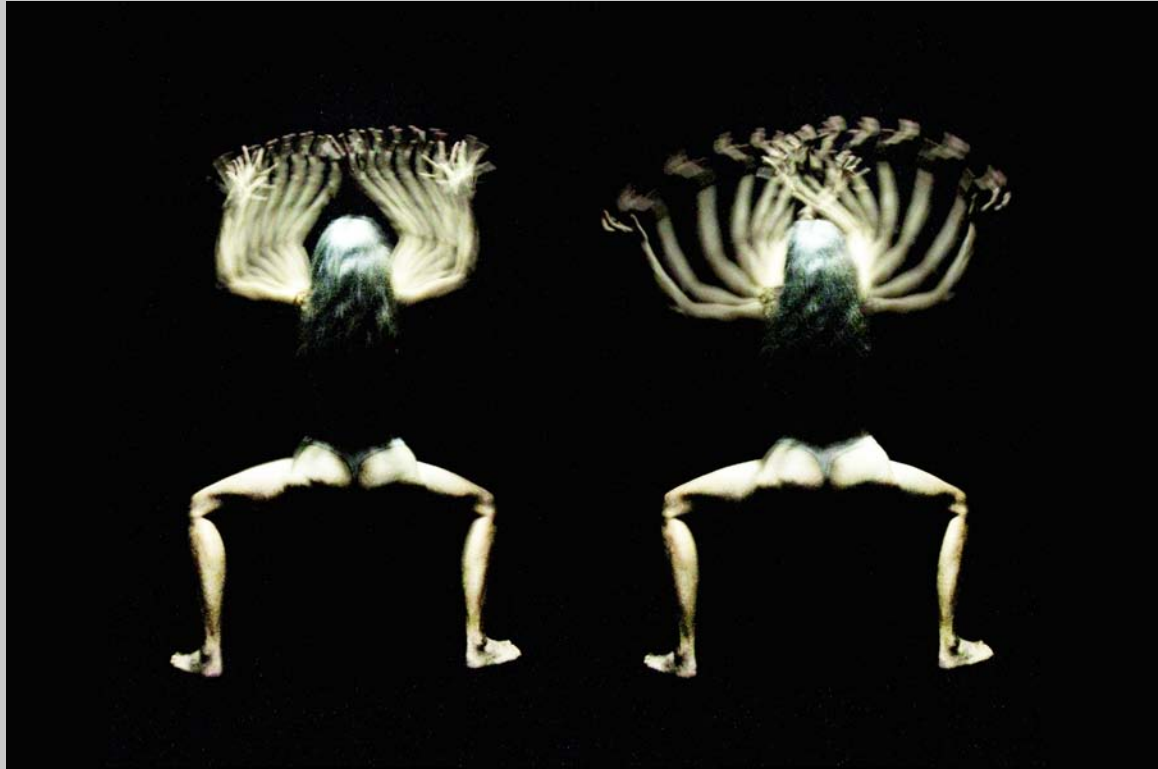

Butoh Katachi Series